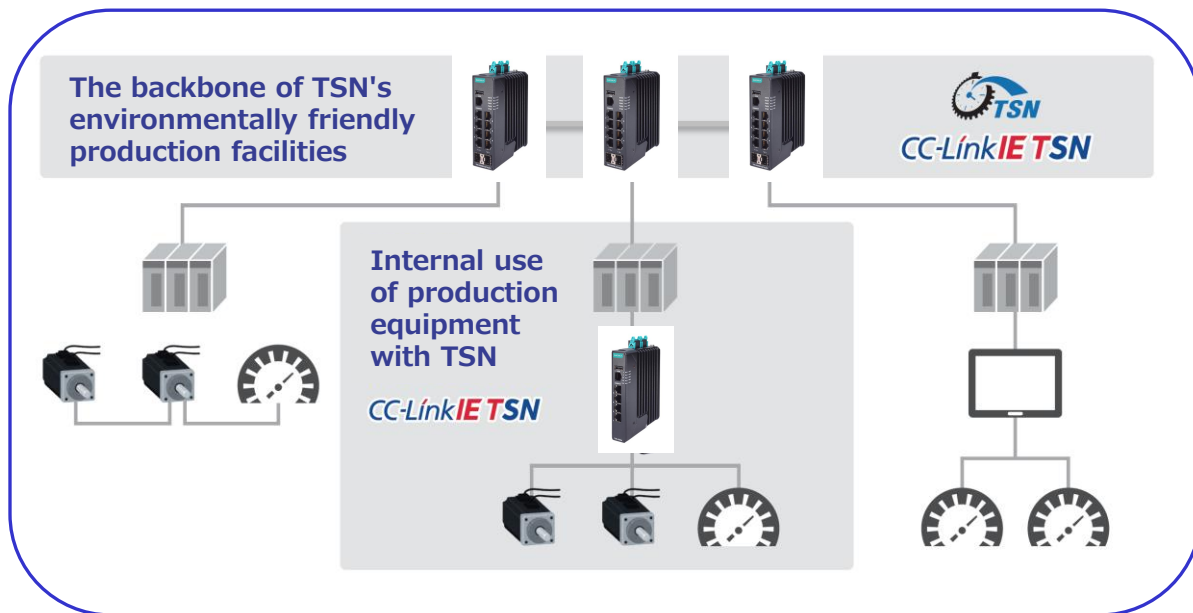

MOXA Inc.

TSN managed Ethernet switches

TSN-G5004/TSN-G5008-2GTXSFP

For any environment that needs a TSN Ethernet switch!

The CC-Link IE TSN Class B compliant switch from Moxa, a leading industrial network equipment manufacturer.

TSN-G5004

TSN-G5008-2GTXSFP

CC-Link IE TSN Class B Certificated

The procedure manual for setting the TSN switch has released!

URL : <https://moxa.com/>

Contact : <https://moxa.com/en/contact-us/contact-form>